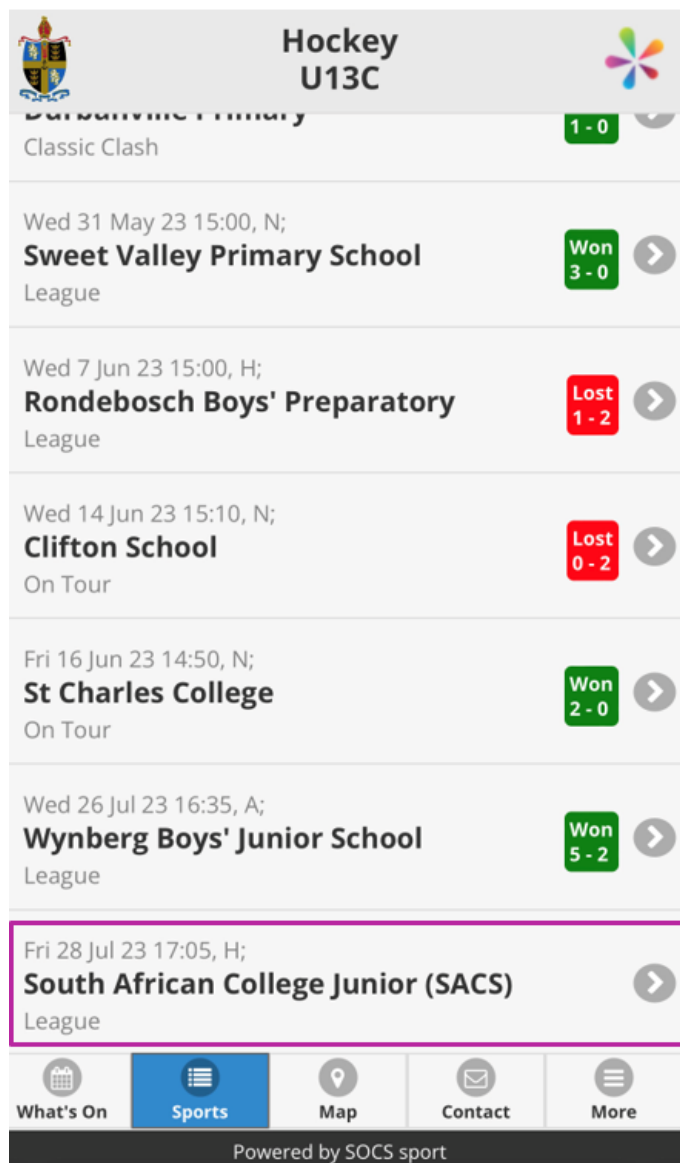

5. To view your son's sports team, tap on the arrow to the right of the relevant sporting code e.g., Hockey.

6. Scroll down to the Prep age groups. Tap on the arrow to the right of the relevant Prep team.

7. Fixtures display in date order. Scroll down to view the latest fixtures.

8. To view the details and team sheet for an upcoming fixture, tap on the arrow to the right of the fixture.

9. *H*: next to the venue indicates a home game and *A*: indicates and away game.