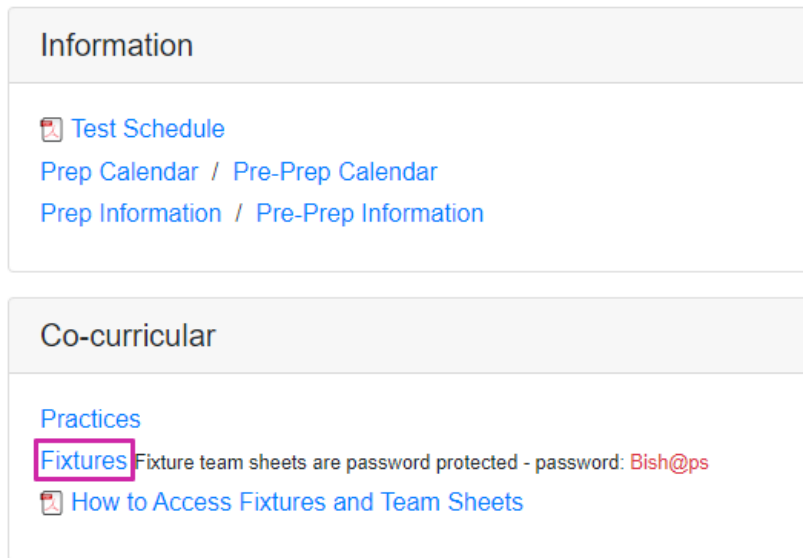

## How to Access the BISHOPS SPORTS APP

1. Log into your son's MyBishopsLife profile.
2. Scroll down to the Co-curricular block and tap on the *Fixtures* hyperlink.

Alternatively, select Fixtures from the Co-Curricular drop-down menu.

3. Select the *Sports* option at the bottom of the screen.

4. The sporting codes for the current year display. For your convenience, Bishops recommends adding this screen to your mobile device's home screen.

7. Fixtures display in date order. Scroll down to view the latest fixtures.

8. To view the details and team sheet for an upcoming fixture, tap on the arrow to the right of the fixture.

9. *H*: next to the venue indicates a home game and *A*: indicates and away game.