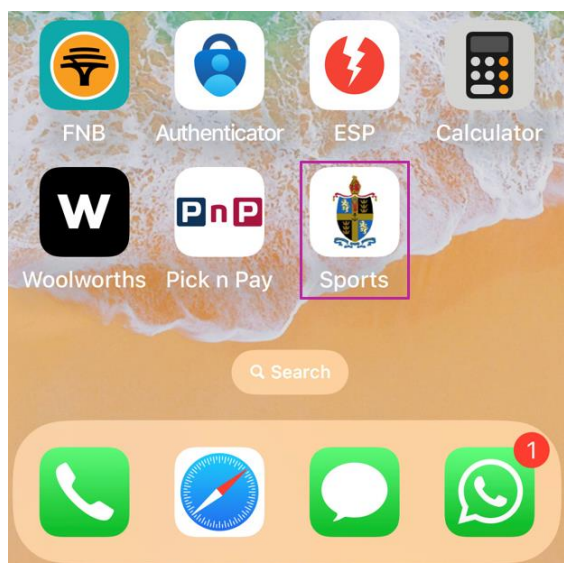

3. Select the *Sports* option at the bottom of the screen.

4. The sporting codes for the current year display. For your convenience, Bishops recommends adding this screen to your mobile device's home screen.

To action this, tap the share arrow at the bottom of the screen...

... And scroll down to select *Add to Home Screen* from the menu provided.

In future, you will not need to log into MyBishopsLife to view fixture information – simply tap on the Bishops Sports App icon.

7. Fixtures display in date order. Scroll down to view the latest fixtures.

8. To view the details and team sheet for an upcoming fixture, tap on the arrow to the right of the fixture.

9. *H*: next to the venue indicates a home game and *A*: indicates and away game.