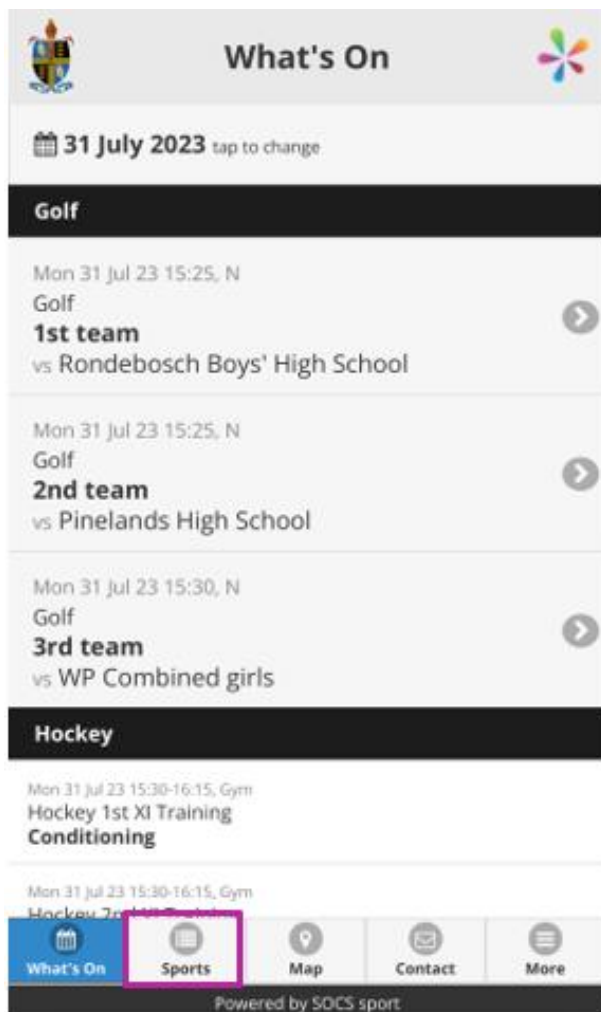

## How to Access the BISHOPS SPORTS APP

1. Log into your son's MyBishopsLife profile.
2. Scroll down to the Co-curricular block and tap on the *Fixtures* hyperlink.

Alternatively, select Fixtures from the Co-Curricular drop-down menu.

3. Select the *Sports* option at the bottom of the screen.

4. The sporting codes for the current year display. For your convenience, Bishops recommends adding this screen to your mobile device's home screen.

7. Fixtures display in date order. Scroll down to view the latest fixtures.

8. To view the details and team sheet for an upcoming fixture, tap on the arrow to the right of the fixture.

9. *H*: next to the venue indicates a home game and *A*: indicates and away game.