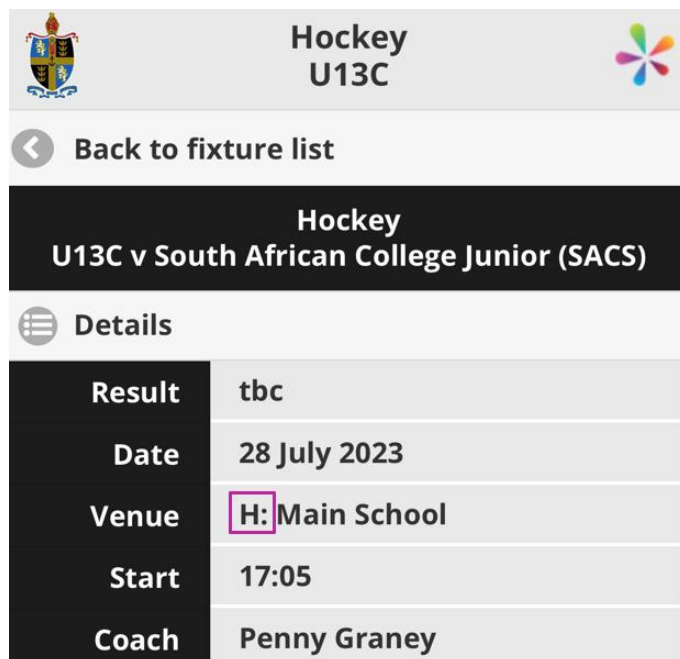

3. Select the *Sports* option at the bottom of the screen.

4. The sporting codes for the current year display. For your convenience, Bishops recommends adding this screen to your mobile device's home screen.

To action this, tap the share arrow at the bottom of the screen...

... And scroll down to select *Add to Home Screen* from the menu provided.

In future, you will not need to log into MyBishopsLife to view fixture information – simply tap on the Bishops Sports App icon.

5. To view your son's sports team, tap on the arrow to the right of the relevant sporting code e.g., Hockey.

6. Scroll down to the Prep age groups. Tap on the arrow to the right of the relevant Prep team.

7. Fixtures display in date order. Scroll down to view the latest fixtures.

8. To view the details and team sheet for an upcoming fixture, tap on the arrow to the right of the fixture.

9. *H*: next to the venue indicates a home game and *A*: indicates and away game.