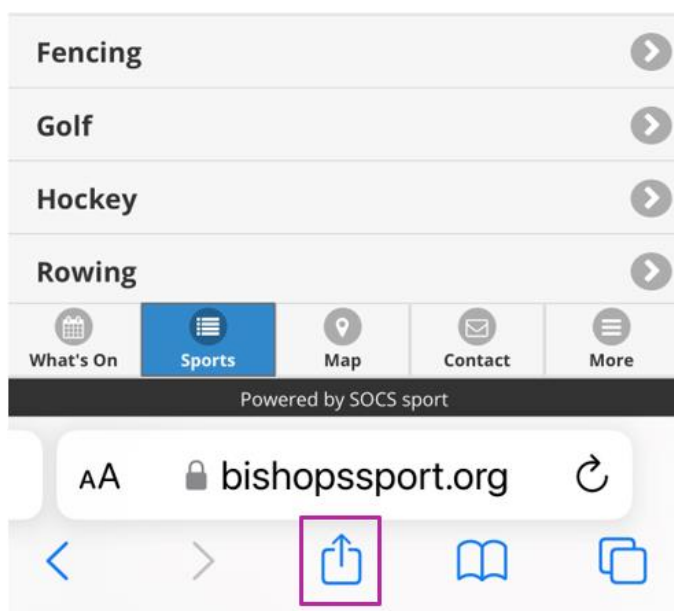

## How to Access the BISHOPS SPORTS APP

1. Log into your son's MyBishopsLife profile.
2. Scroll down to the Co-curricular block and tap on the *Fixtures* hyperlink.

Alternatively, select Fixtures from the Co-Curricular drop-down menu.

3. Select the *Sports* option at the bottom of the screen.

4. The sporting codes for the current year display. For your convenience, Bishops recommends adding this screen to your mobile device's home screen.

To action this, tap the share arrow at the bottom of the screen...

... And scroll down to select *Add to Home Screen* from the menu provided.

In future, you will not need to log into MyBishopsLife to view fixture information – simply tap on the Bishops Sports App icon.

7. Fixtures display in date order. Scroll down to view the latest fixtures.

8. To view the details and team sheet for an upcoming fixture, tap on the arrow to the right of the fixture.

9. *H*: next to the venue indicates a home game and *A*: indicates and away game.