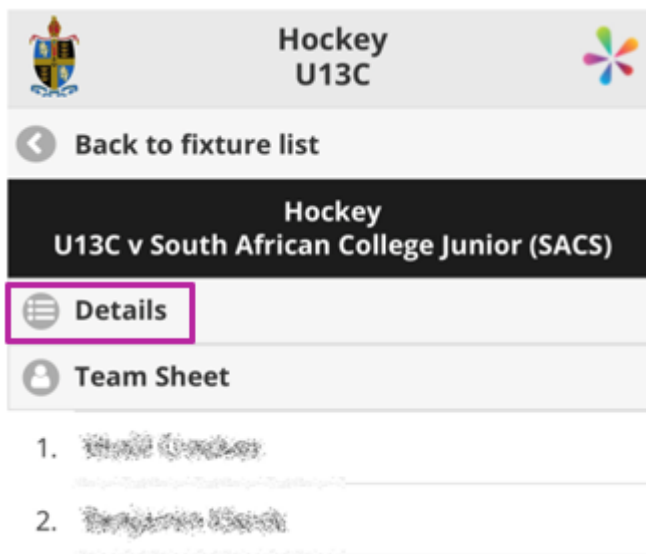

7. Fixtures display in date order. Scroll down to view the latest fixtures.

8. To view the details and team sheet for an upcoming fixture, tap on the arrow to the right of the fixture.

9. *H*: next to the venue indicates a home game and *A*: indicates and away game.

11:25

**Hockey U13C v South African College Junior (SACS)**

☰ **Details**

👤 **Team Sheet**

**Team Sheet Security**

Enter Password:

**Submit**

SOCS sport remembers the Team Sheet password until you close your browser.

🔒 bishopssport.org

12. Tap on *Details* to view the fixture details again.

13. Tap on *Back to fixture list* to return to the fixtures screen.