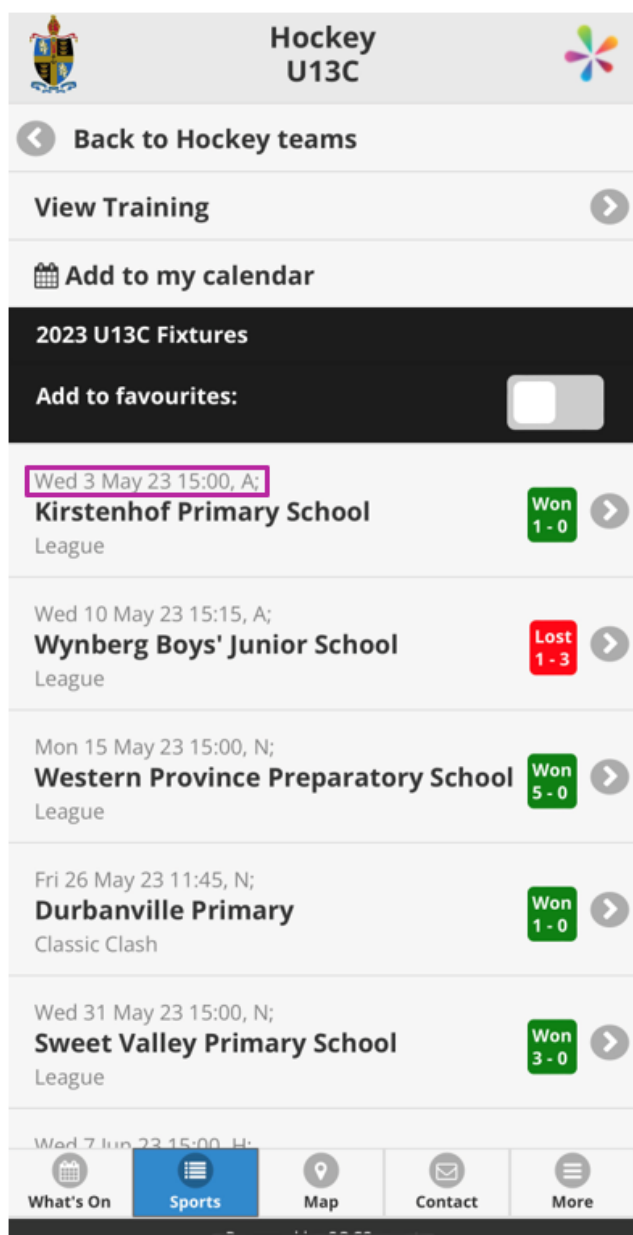

3. Select the *Sports* option at the bottom of the screen.

4. The sporting codes for the current year display. For your convenience, Bishops recommends adding this screen to your mobile device's home screen.

To action this, tap the share arrow at the bottom of the screen...

... And scroll down to select *Add to Home Screen* from the menu provided.

In future, you will not need to log into MyBishopsLife to view fixture information – simply tap on the Bishops Sports App icon.

5. To view your son's sports team, tap on the arrow to the right of the relevant sporting code e.g., Hockey.

6. Scroll down to the Prep age groups. Tap on the arrow to the right of the relevant Prep team.

7. Fixtures display in date order. Scroll down to view the latest fixtures.

8. To view the details and team sheet for an upcoming fixture, tap on the arrow to the right of the fixture.

9. *H*: next to the venue indicates a home game and *A*: indicates and away game.