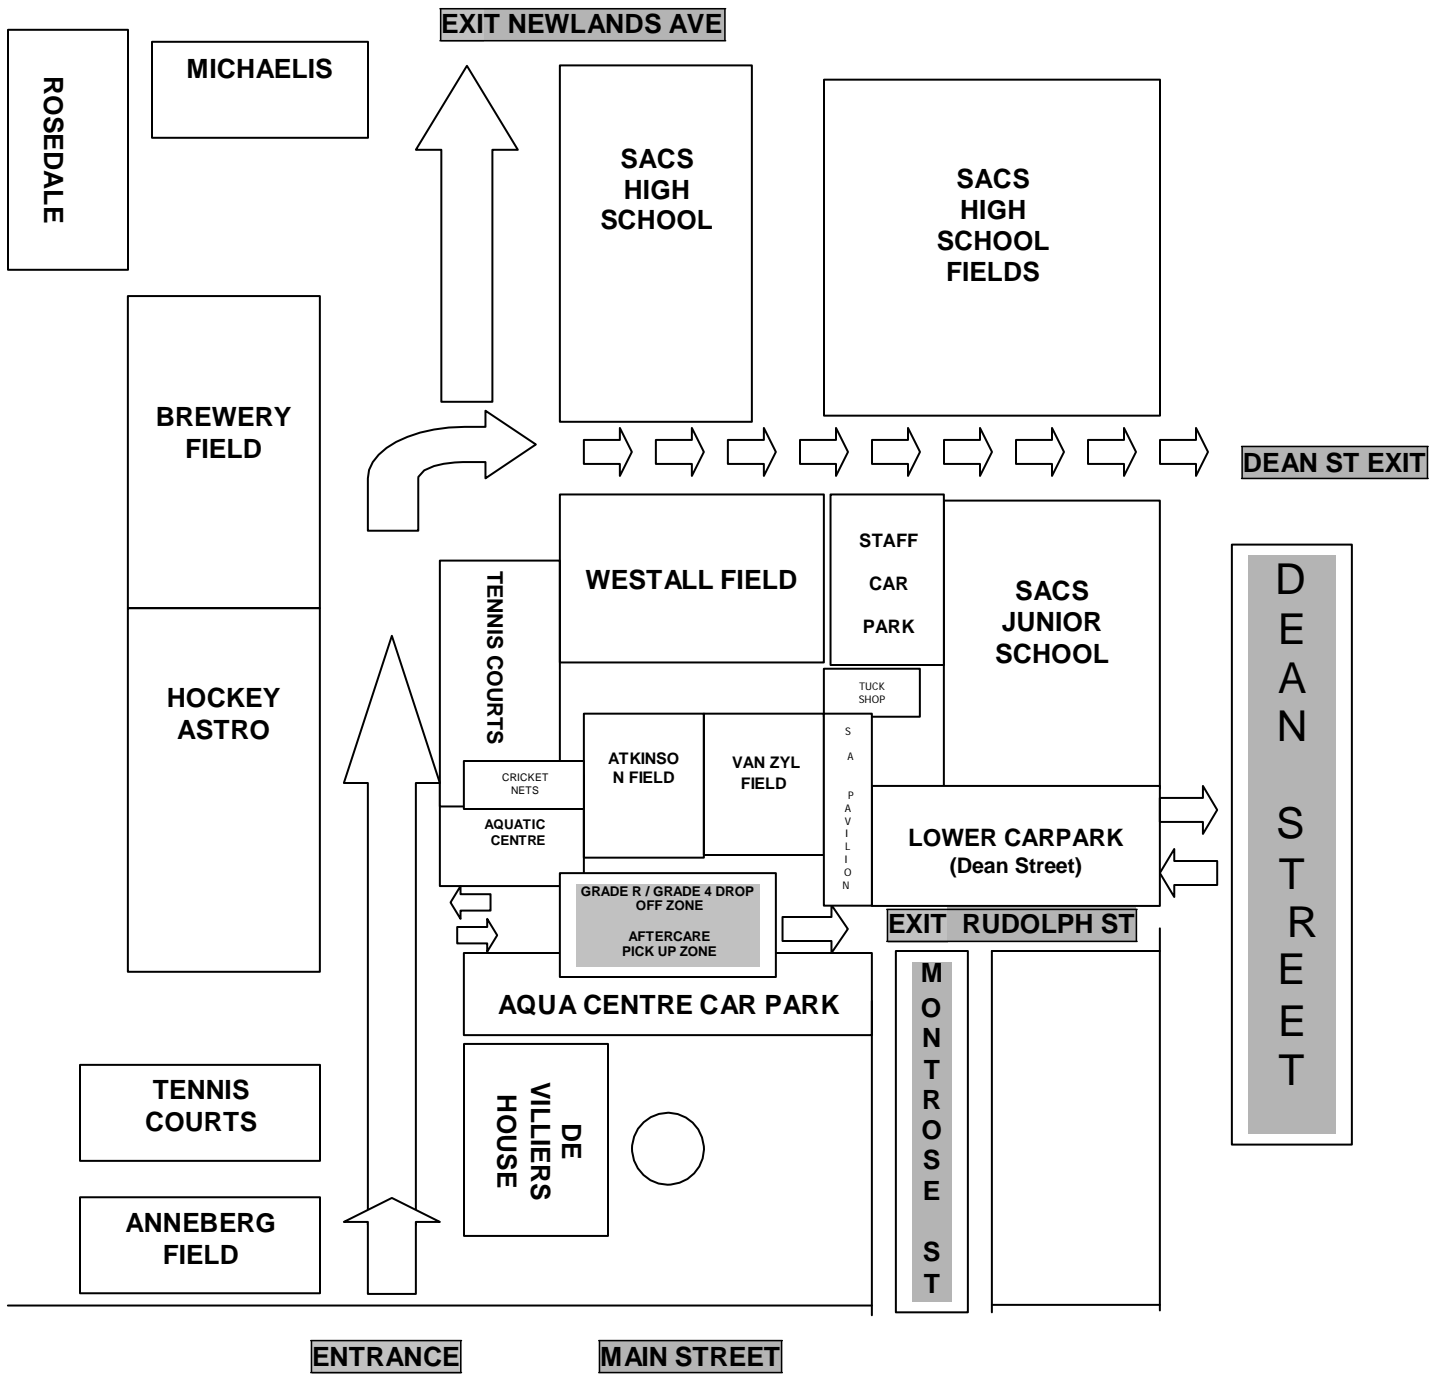

# SACS TRAFFIC FLOW & ESTATE MAP

←  
TO MUIZENBERG

MAIN ROAD

→  
TO CAPE TOWN