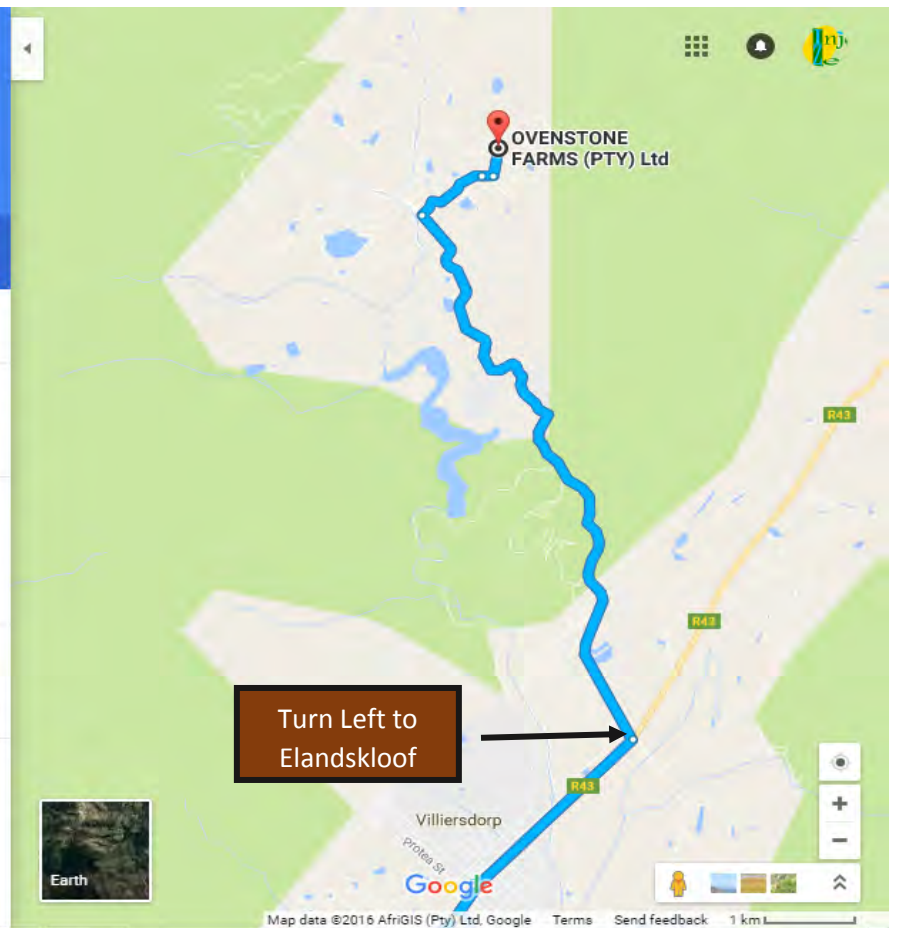

Send directions to your phone

via N2 and R321 **1 h 35 min**

1 h 26 min without traffic 114 km

[DETAILS](#)

via N1 and R45 **1 h 43 min**

1 h 33 min without traffic 120 km

via R310 and R45 **1 h 54 min**

1 h 43 min without traffic 123 km

Fir Road, Rondebosch, Cape Town, 770

OVENSTONE FARMS (PTY) Ltd, High N

Leave now

[OPTIONS](#)

Send directions to your phone

via N2 and R321 **1 h 35 min**

1 h 26 min without traffic 114 km

via N1 and R45 **1 h 42 min**

1 h 33 min without traffic 120 km

[DETAILS](#)

via R310 and R45 **1 h 54 min**

1 h 43 min without traffic 123 km

Turn Left to Elandsbloof