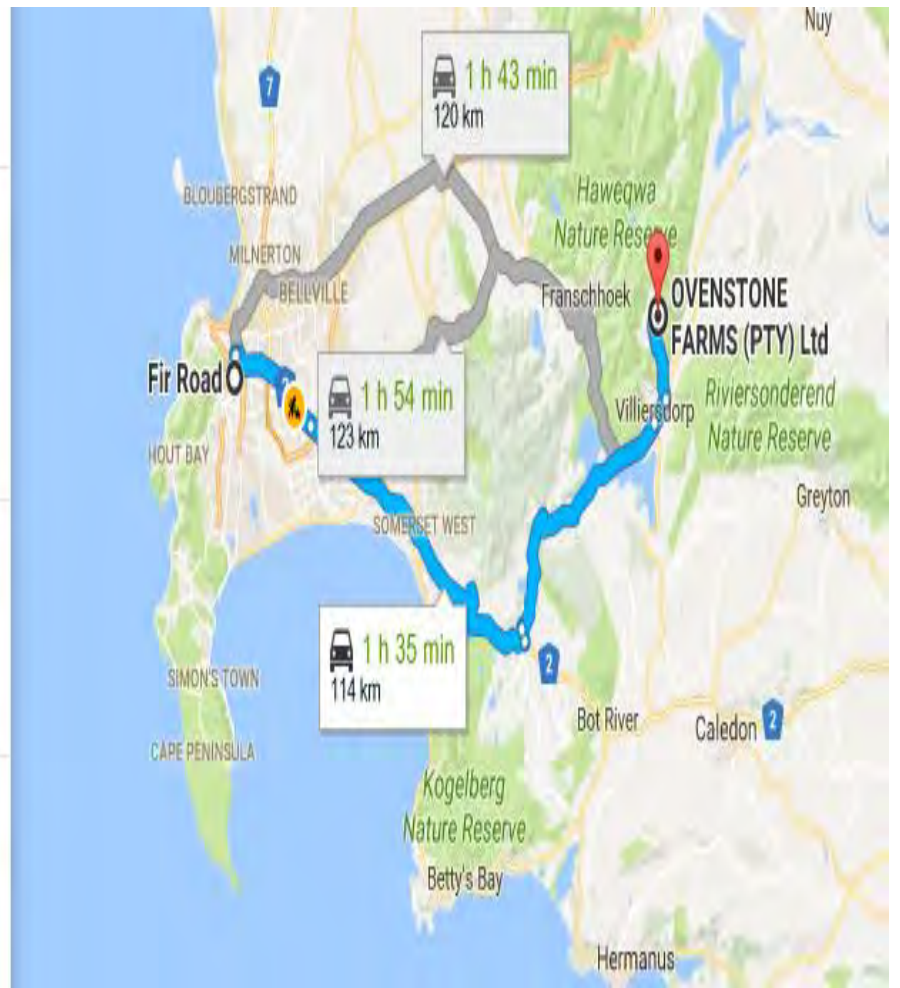

Send directions to your phone

via N2 and R321 **1 h 35 min**

1 h 26 min without traffic 114 km

[DETAILS](#)

via N1 and R45 **1 h 43 min**

1 h 33 min without traffic 120 km

via R310 and R45 **1 h 54 min**

1 h 43 min without traffic 123 km

Fir Road, Rondebosch, Cape Town, 770

OVENSTONE FARMS (PTY) Ltd, High N

Leave now

[OPTIONS](#)

Send directions to your phone

via N2 and R321 **1 h 35 min**

1 h 26 min without traffic 114 km

via N1 and R45 **1 h 42 min**

1 h 33 min without traffic 120 km

[DETAILS](#)

via R310 and R45 **1 h 54 min**

1 h 43 min without traffic 123 km

Turn Left to Elandsbloof