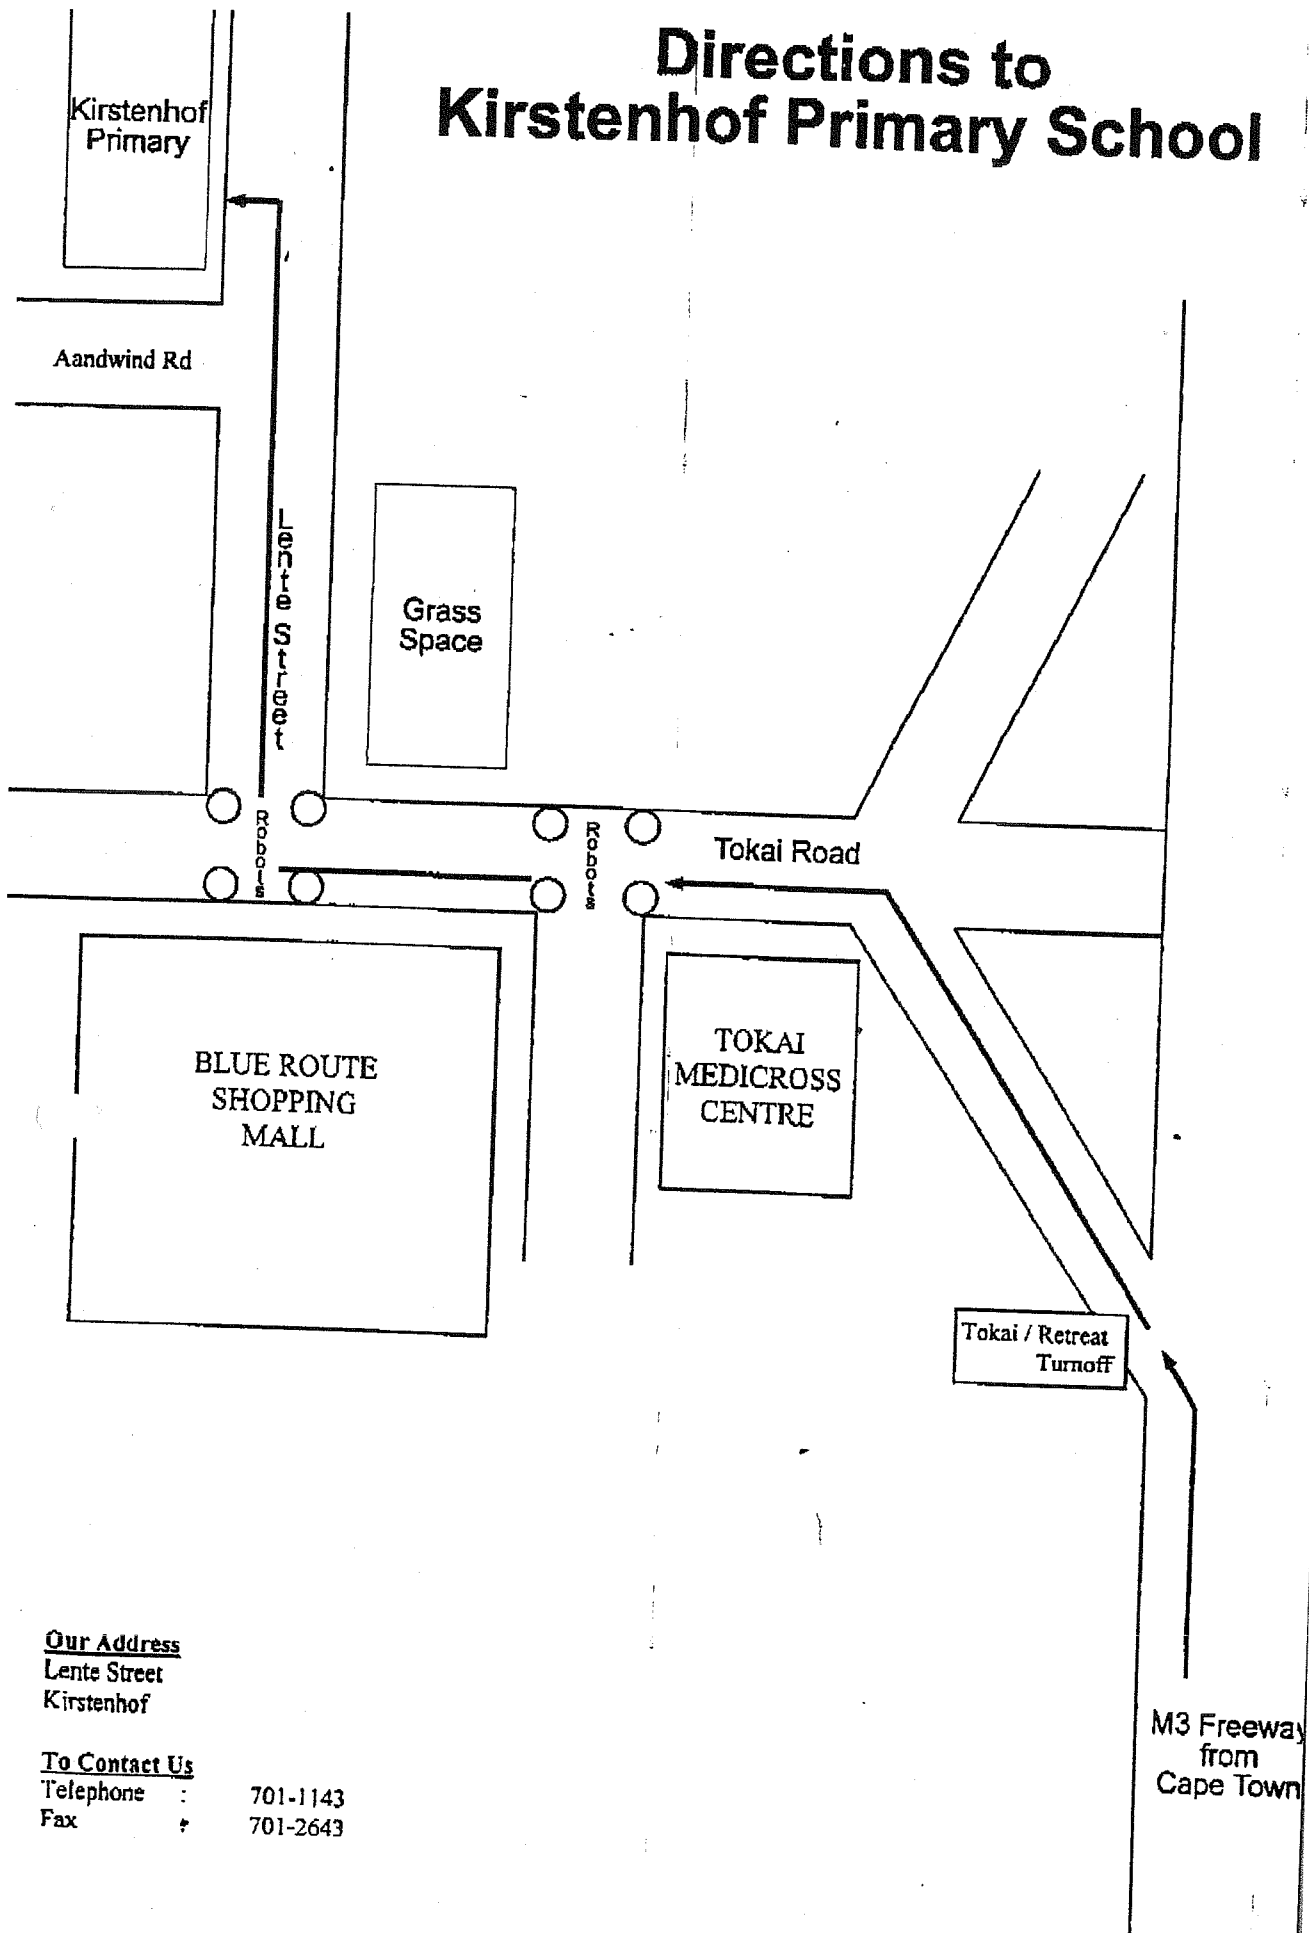

Directions to Kirstenhof Primary School

Our Address

Lente Street
Kirstenhof

To Contact Us

Telephone : 701-1143
Fax : 701-2643